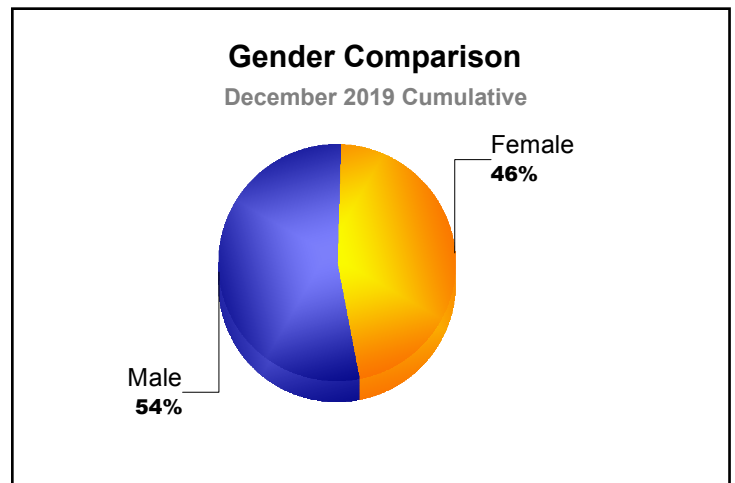

Year	New Clubs	Dropped Clubs	Gain/ Loss Clubs	New Members	Charter Members	Reinstate Members	Transfer Members	Total Member Added	Total Members Dropped	Gain/ Loss Members
2015-2016	0	0	0	6	0	0	0	6	-3	3
2016-2017	0	0	0	3	0	0	0	3	-7	-4
2017-2018	0	0	0	11	0	0	0	11	-7	4
2018-2019	0	0	0	7	0	0	0	7	-7	0
2019-2020	0	0	0	1	0	0	0	1	-6	-5
Average	0	0	0	6	0	0	0	6	-6	0