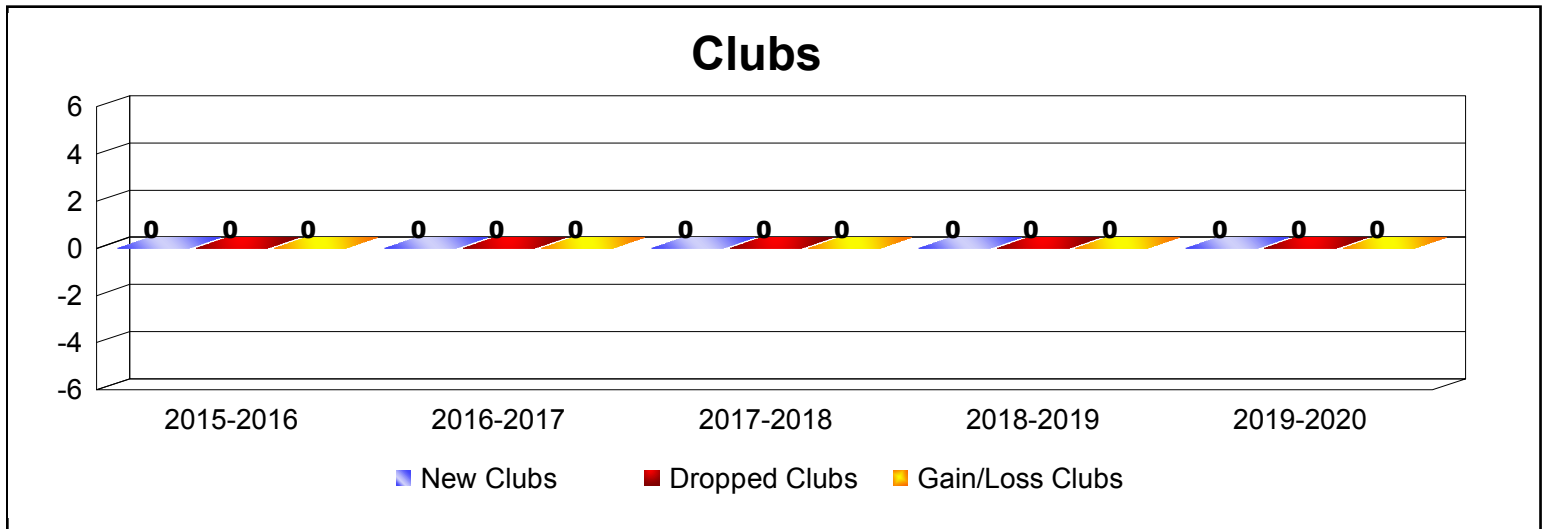

Year	New Clubs	Dropped Clubs	Gain/ Loss Clubs	New Members	Charter Members	Reinstate Members	Transfer Members	Total Member Added	Total Members Dropped	Gain/ Loss Members
2015-2016	0	0	0	6	0	0	0	6	-3	3
2016-2017	0	0	0	3	0	0	0	3	-7	-4
2017-2018	0	0	0	11	0	0	0	11	-7	4
2018-2019	0	0	0	7	0	0	0	7	-7	0
2019-2020	0	0	0	1	0	0	0	1	-6	-5
Average	0	0	0	6	0	0	0	6	-6	0

Year	New Clubs	Dropped Clubs	Gain/ Loss Clubs	New Members	Charter Members	Reinstate Members	Transfer Members	Total Member Added	Total Members Dropped	Gain/ Loss Members
2015-2016	0	-4	-4	80	2	11	8	101	-186	-85
2016-2017	0	0	0	76	0	5	6	87	-115	-28
2017-2018	0	-1	-1	63	1	6	3	73	-147	-74
2018-2019	0	0	0	67	1	11	5	84	-100	-16
2019-2020	0	0	0	23	0	0	0	23	-51	-28
Average	0	-1	-1	62	1	7	4	74	-120	-46