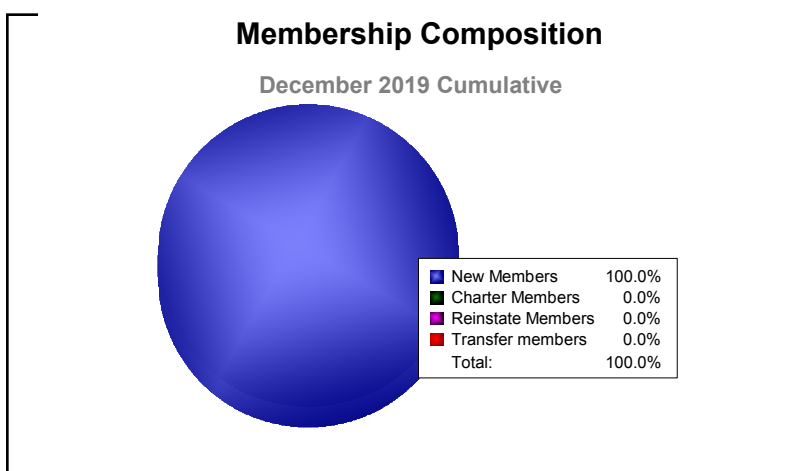

Year	New Clubs	Dropped Clubs	Gain/ Loss Clubs	New Members	Charter Members	Reinstate Members	Transfer Members	Total Member Added	Total Members Dropped	Gain/ Loss Members
2015-2016	0	0	0	6	0	0	0	6	-3	3
2016-2017	0	0	0	3	0	0	0	3	-7	-4
2017-2018	0	0	0	11	0	0	0	11	-7	4
2018-2019	0	0	0	7	0	0	0	7	-7	0
2019-2020	0	0	0	1	0	0	0	1	-6	-5
Average	0	0	0	6	0	0	0	6	-6	0

Year	New Clubs	Dropped Clubs	Gain/ Loss Clubs	New Members	Charter Members	Reinstate Members	Transfer Members	Total Member Added	Total Members Dropped	Gain/ Loss Members
2015-2016	0	-4	-4	80	2	11	8	101	-186	-85
2016-2017	0	0	0	76	0	5	6	87	-115	-28
2017-2018	0	-1	-1	63	1	6	3	73	-147	-74
2018-2019	0	0	0	67	1	11	5	84	-100	-16
2019-2020	0	0	0	23	0	0	0	23	-51	-28
Average	0	-1	-1	62	1	7	4	74	-120	-46