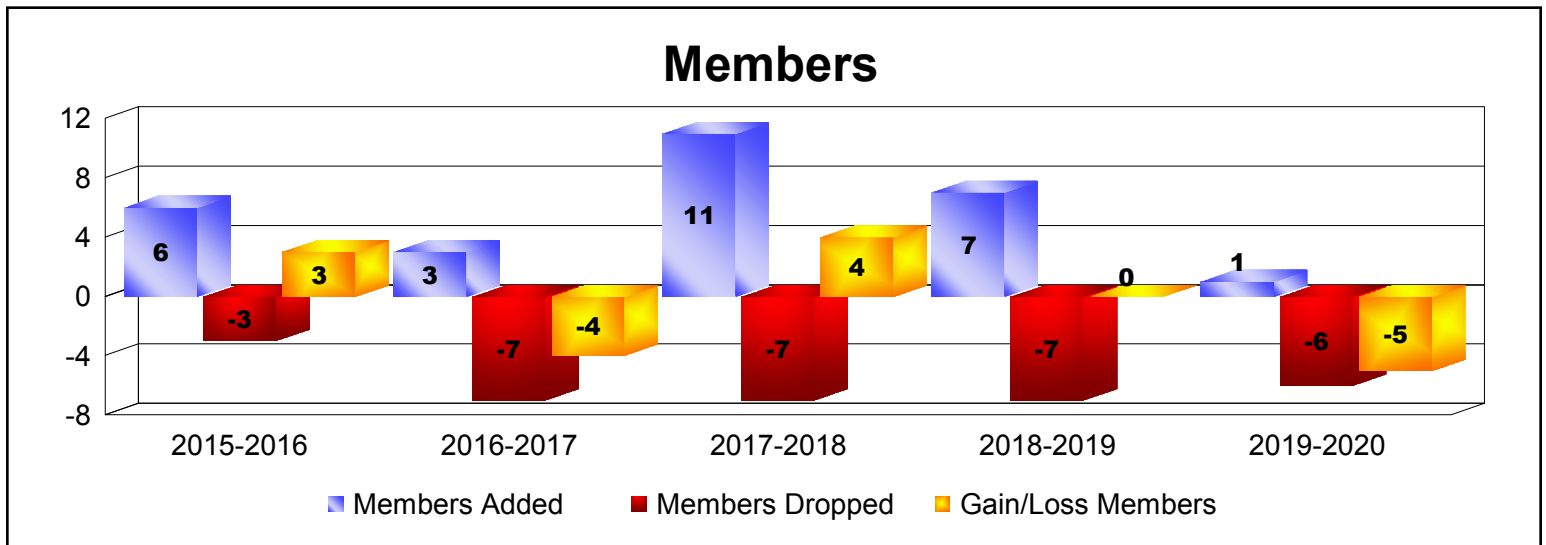

Year	New Clubs	Dropped Clubs	Gain/ Loss Clubs	New Members	Charter Members	Reinstate Members	Transfer Members	Total Member Added	Total Members Dropped	Gain/ Loss Members
2015-2016	0	0	0	6	0	0	0	6	-3	3
2016-2017	0	0	0	3	0	0	0	3	-7	-4
2017-2018	0	0	0	11	0	0	0	11	-7	4
2018-2019	0	0	0	7	0	0	0	7	-7	0
2019-2020	0	0	0	1	0	0	0	1	-6	-5
Average	0	0	0	6	0	0	0	6	-6	0

Year	New Clubs	Dropped Clubs	Gain/ Loss Clubs	New Members	Charter Members	Reinstate Members	Transfer Members	Total Member Added	Total Members Dropped	Gain/ Loss Members
2015-2016	0	-4	-4	80	2	11	8	101	-186	-85
2016-2017	0	0	0	76	0	5	6	87	-115	-28
2017-2018	0	-1	-1	63	1	6	3	73	-147	-74
2018-2019	0	0	0	67	1	11	5	84	-100	-16
2019-2020	0	0	0	23	0	0	0	23	-51	-28
Average	0	-1	-1	62	1	7	4	74	-120	-46